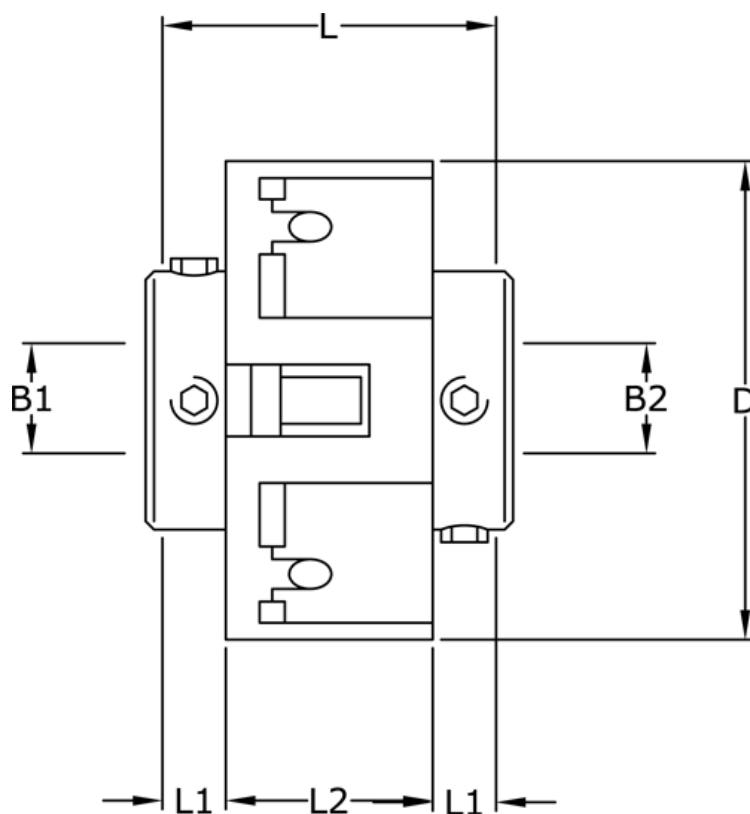

Article number: 3322201342222

Description: Uni-Lat Coupling size 201.34.22.22
set screw hub, bore 6/6 mm

Measures

B1	= 6
B2	= 6
D	= 34
L	= 25.2
L1	= 8.1
L2	= 8.9
Screw	= M4